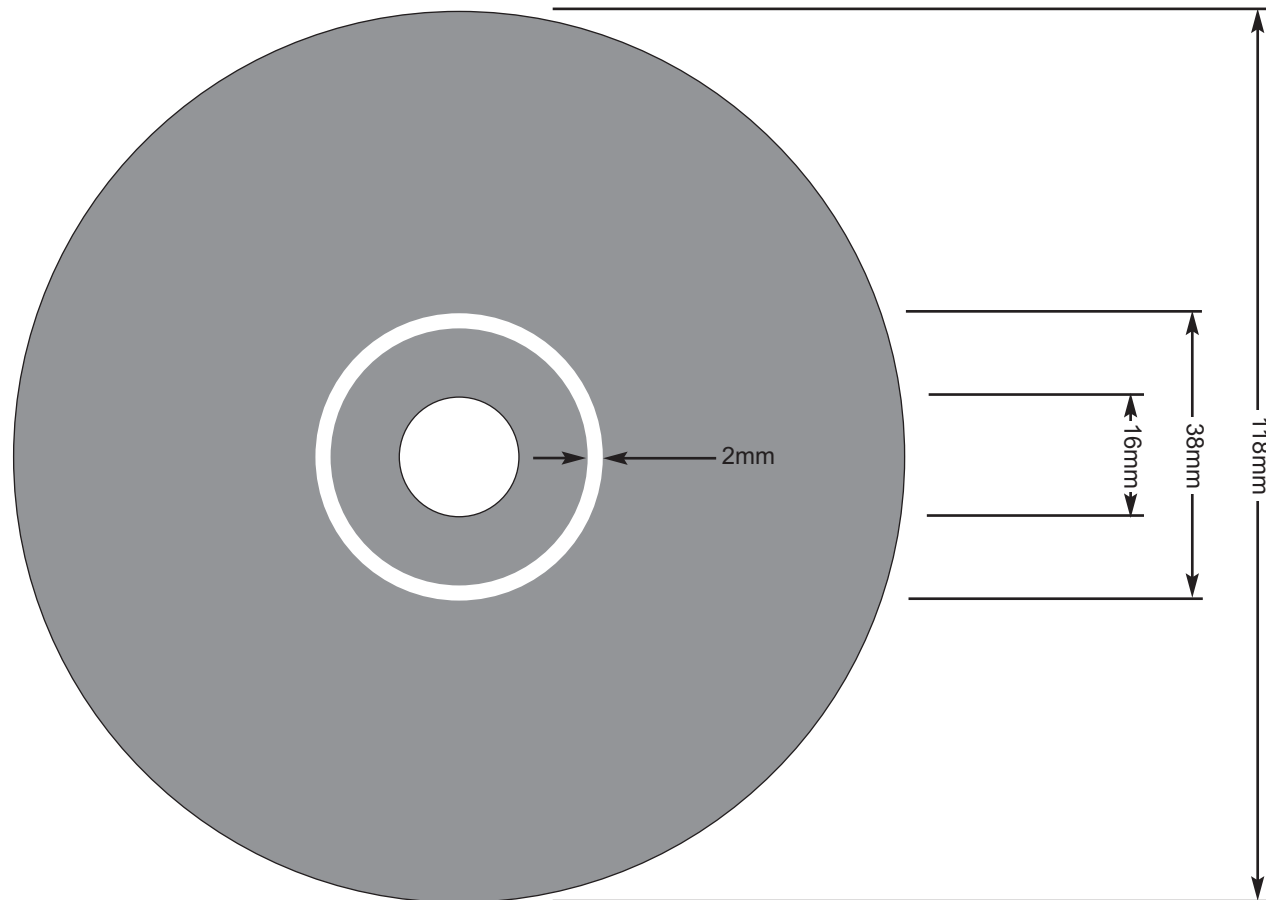

## LITHOGRAPHIC SPECIFICATIONS FOR CD-ROM SCREEN PRINTING

Printable Area: From 16mm to 118mm in diameter. (Stacking ring is optional)

Your design must fit exactly in this area. Do not add keylines or inner/outer rings to the print

Colour mode: CMYK | Resolution: 300dpi | Bleed: 0mm | Format: PDF

■ Printable area from 16mm to 118mm | This diagram is not to Scale